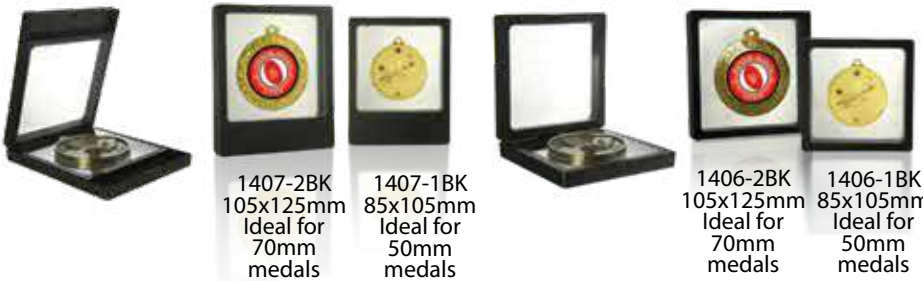

...continued GENERIC

MEDALS - 66MM

SHIELD MEDALS - 80 X 70MM

SUPER HEAVY WEIGHT TRADITIONAL DESIGN

SPORTING VALUES INSCRIBED WITH:
RESPECT • COURAGE
HONOR • FRIENDSHIP
PASSION • VICTORY
FAIR PLAY • EFFORT

AUSSIE RULES MEDALS

...continued 70MM

70mm
70mm
70mm

MEDALS - 90MM

GENERIC PIN - 38MM

MAGIC MEDAL CASES

Transparent membrane secures medal in place suspending it within the frame of the box.

1407-2BK 105x125mm Ideal for 70mm medals
 1407-1BK 85x105mm Ideal for 50mm medals
 1406-2BK 105x125mm Ideal for 70mm medals
 1406-1BK 85x105mm Ideal for 50mm medals